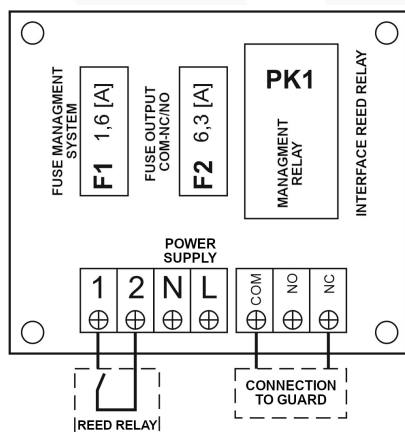

GUARD door switch material card

Magnetic switch GUARD door switch

The GUARD door switch is an additional element for switching the curtain on/off, depending on the opening of the door. It is designed for indoor installation. It includes relay cabinet and hermetic magnetic switch, consisting of a movable and fixed element. Switch can operate with controller or devices.

PARAMETERS	GUARD door switch
Power supply V/Hz	230/50
IP protection	44

The door switch works with:

- » COMFORT NEW
- » INTELLIGENT WIFI (via contactor)

Scheme of the relay cabinet

Relay cabinet

Magnetic switch